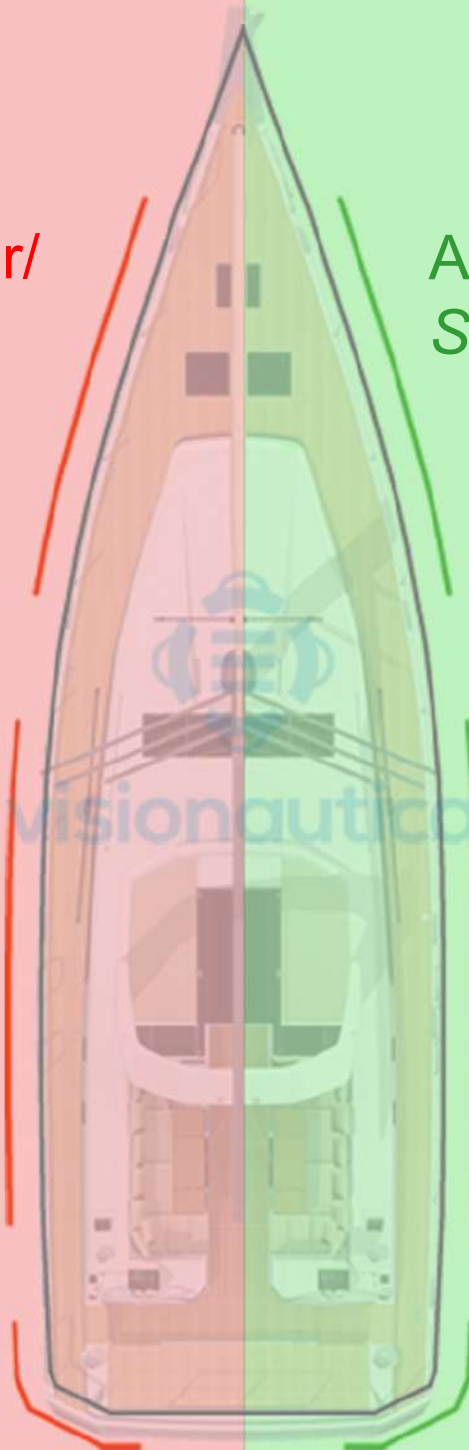

Proa/Bow

Banda babor/
Port side

Banda estribor/
Starboard side

Popa/Stern

Amura babor/
Port bow

Amura estribor/
Starboard bow

Través babor/
Port beam

Través
estribor/
*Starboard
beam*

Aleta babor/
Port quarter

Aleta estribor/
*Starboard
quarter*

Eslora/Length

Manga/Beam

Casco/Hull

Calado/Draft

Vela Mayor/Main Sail

Genova-Fochele/Genoa-jib